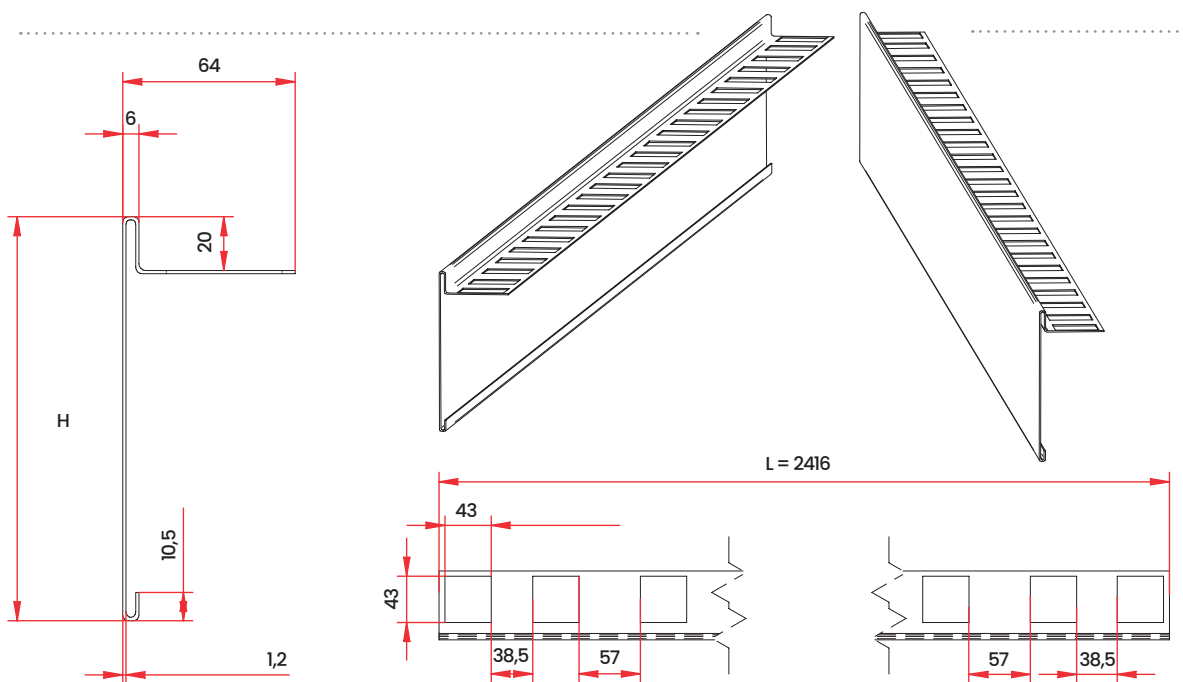

The profile has a **length of 2.40 meters** while the **standard heights are 30-60-90-120-150 mm**. Easy and quick to install, simply place the side with the slits on the heads of the supports, pull together the profiles and insert the joints (linear and angular). It fits perfectly into flooring slabs measuring 600x600, 750x750, 800x800, 900x900, 400x800, 450x900, 600x1200, 1200x1200 mm.

Giunto lineare
Linear joint

Posizionamento profilo sui supporti
Positioning of the profile on the supports

Angolo esterno
External corner

Angolo interno
Internal corner

Le misure sono espresse in millimetri. Measurements are expressed in millimeters.